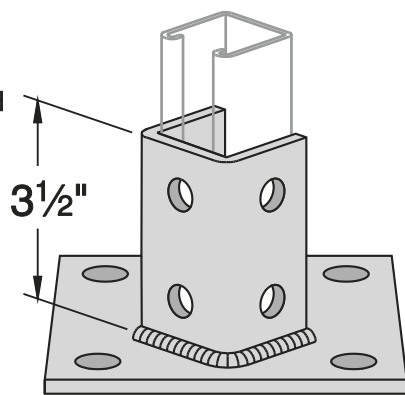

PS3033

Grafton Service Center
262.377.5533 | Fax 262.377.5470

Menomonee Falls Service Center
262.255.7802 | Fax 262.255.7803

Milwaukee Service Center
414.274.6520 | Fax 414.274.6522

Oak Creek Service Center
414.764.4343 | Fax 414.764.3742

Brookfield Service Center
262.790.8400 | Fax 262.790.5555
www.hein.com

Oconomowoc Service Center
262.560.0100 | Fax 262.567.1296

Pewaukee Service Center
262.544.1350 | Fax 262.544.1364

Waukesha Service Center
262.549.4346 | Fax 262.549.0254

West Bend Service Center
262.338.5900 | Fax 262.338.5902