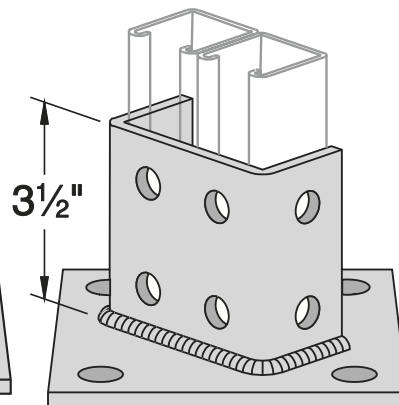

PS888

PS2651T1

PS3033

PS3064

PS3064SQ

Grafton Service Center
262.377.5533 | Fax 262.377.5470

Menomonee Falls Service Center
262.255.7802 | Fax 262.255.7803

Milwaukee Service Center
414.274.6520 | Fax 414.274.6522