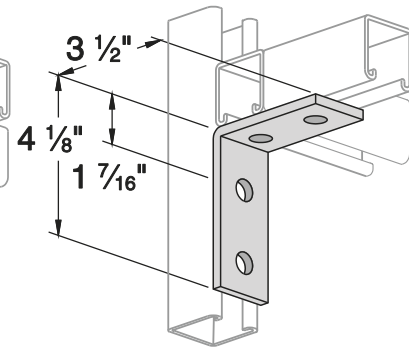

PS607

Grafton Service Center
262.377.5533 | Fax 262.377.5470

Menomonee Falls Service Center
262.255.7802 | Fax 262.255.7803

Milwaukee Service Center
414.274.6520 | Fax 414.274.6522

Oak Creek Service Center
414.764.4343 | Fax 414.764.3742

Brookfield Service Center
262.790.8400 | Fax 262.790.5555
www.hein.com

Oconomowoc Service Center
262.560.0100 | Fax 262.567.1296

Pewaukee Service Center
262.544.1350 | Fax 262.544.1364

Waukesha Service Center
262.549.4346 | Fax 262.549.0254

West Bend Service Center
262.338.5900 | Fax 262.338.5902