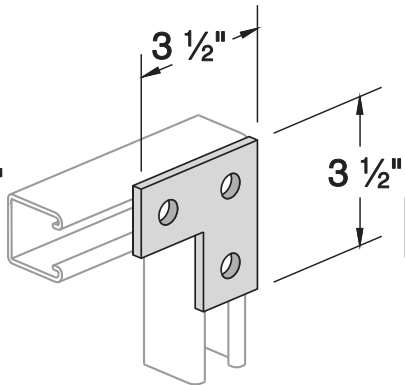

PS718

Grafton Service Center
262.377.5533 | Fax 262.377.5470

Menomonee Falls Service Center
262.255.7802 | Fax 262.255.7803

Milwaukee Service Center
414.274.6520 | Fax 414.274.6522

Oak Creek Service Center
414.764.4343 | Fax 414.764.3742

Brookfield Service Center
262.790.8400 | Fax 262.790.5555
www.hein.com

Oconomowoc Service Center
262.560.0100 | Fax 262.567.1296

Pewaukee Service Center
262.544.1350 | Fax 262.544.1364

Waukesha Service Center
262.549.4346 | Fax 262.549.0254

West Bend Service Center
262.338.5900 | Fax 262.338.5902