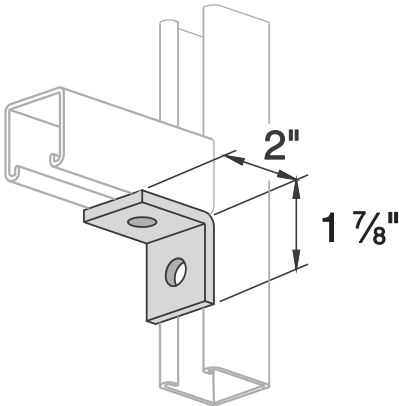

PS603

Grafton Service Center
262.377.5533 | Fax 262.377.5470

Menomonee Falls Service Center
262.255.7802 | Fax 262.255.7803

Milwaukee Service Center
414.274.6520 | Fax 414.274.6522

Oak Creek Service Center
414.764.4343 | Fax 414.764.3742

Brookfield Service Center
262.790.8400 | Fax 262.790.5555
www.hein.com

Oconomowoc Service Center
262.560.0100 | Fax 262.567.1296

Pewaukee Service Center
262.544.1350 | Fax 262.544.1364

Waukesha Service Center
262.549.4346 | Fax 262.549.0254

West Bend Service Center
262.338.5900 | Fax 262.338.5902