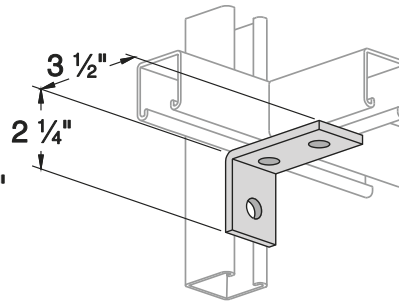

PS605

Grafton Service Center
262.377.5533 | Fax 262.377.5470

Menomonee Falls Service Center
262.255.7802 | Fax 262.255.7803

Milwaukee Service Center
414.274.6520 | Fax 414.274.6522

Oak Creek Service Center
414.764.4343 | Fax 414.764.3742

Brookfield Service Center
262.790.8400 | Fax 262.790.5555
www.hein.com

Oconomowoc Service Center
262.560.0100 | Fax 262.567.1296

Pewaukee Service Center
262.544.1350 | Fax 262.544.1364

Waukesha Service Center
262.549.4346 | Fax 262.549.0254

West Bend Service Center
262.338.5900 | Fax 262.338.5902