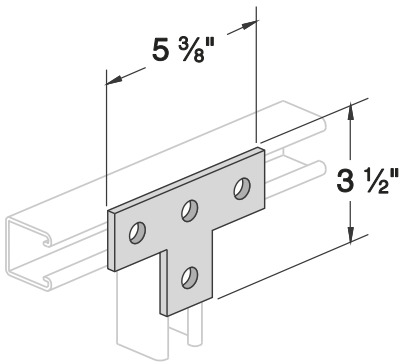

PS714

Grafton Service Center
262.377.5533 | Fax 262.377.5470

Menomonee Falls Service Center
262.255.7802 | Fax 262.255.7803

Milwaukee Service Center
414.274.6520 | Fax 414.274.6522

Oak Creek Service Center
414.764.4343 | Fax 414.764.3742

Brookfield Service Center
262.790.8400 | Fax 262.790.5555
www.hein.com

Oconomowoc Service Center
262.560.0100 | Fax 262.567.1296

Pewaukee Service Center
262.544.1350 | Fax 262.544.1364

Waukesha Service Center
262.549.4346 | Fax 262.549.0254

West Bend Service Center
262.338.5900 | Fax 262.338.5902