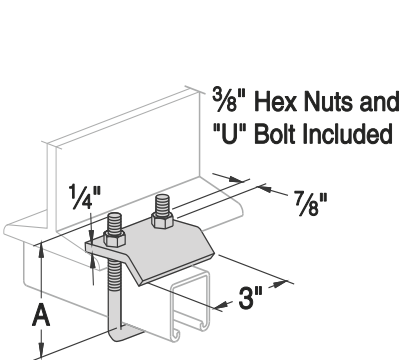

PS2651T1

Grafton Service Center
262.377.5533 | Fax 262.377.5470

Menomonee Falls Service Center
262.255.7802 | Fax 262.255.7803

Milwaukee Service Center
414.274.6520 | Fax 414.274.6522

Oak Creek Service Center
414.764.4343 | Fax 414.764.3742

Brookfield Service Center
262.790.8400 | Fax 262.790.5555
www.hein.com

Oconomowoc Service Center
262.560.0100 | Fax 262.567.1296

Pewaukee Service Center
262.544.1350 | Fax 262.544.1364

Waukesha Service Center
262.549.4346 | Fax 262.549.0254

West Bend Service Center
262.338.5900 | Fax 262.338.5902