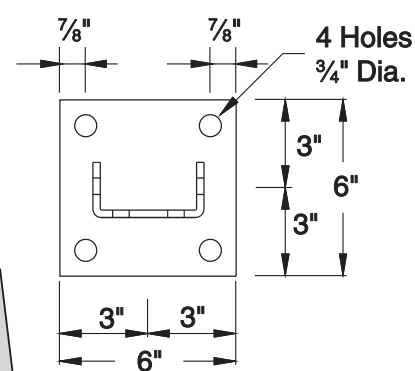

PS3064SQ

Grafton Service Center
262.377.5533 | Fax 262.377.5470

Menomonee Falls Service Center
262.255.7802 | Fax 262.255.7803

Milwaukee Service Center
414.274.6520 | Fax 414.274.6522

Oak Creek Service Center
414.764.4343 | Fax 414.764.3742

Brookfield Service Center
262.790.8400 | Fax 262.790.5555
www.hein.com

Oconomowoc Service Center
262.560.0100 | Fax 262.567.1296

Pewaukee Service Center
262.544.1350 | Fax 262.544.1364

Waukesha Service Center
262.549.4346 | Fax 262.549.0254

West Bend Service Center
262.338.5900 | Fax 262.338.5902