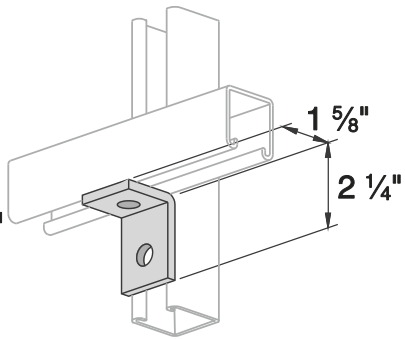

PS604

Grafton Service Center
262.377.5533 | Fax 262.377.5470

Menomonee Falls Service Center
262.255.7802 | Fax 262.255.7803

Milwaukee Service Center
414.274.6520 | Fax 414.274.6522

Oak Creek Service Center
414.764.4343 | Fax 414.764.3742

Brookfield Service Center
262.790.8400 | Fax 262.790.5555
www.hein.com

Oconomowoc Service Center
262.560.0100 | Fax 262.567.1296

Pewaukee Service Center
262.544.1350 | Fax 262.544.1364

Waukesha Service Center
262.549.4346 | Fax 262.549.0254

West Bend Service Center
262.338.5900 | Fax 262.338.5902