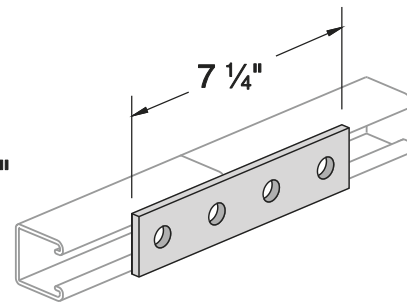

PS888

Grafton Service Center
262.377.5533 | Fax 262.377.5470

Menomonee Falls Service Center
262.255.7802 | Fax 262.255.7803

Milwaukee Service Center
414.274.6520 | Fax 414.274.6522

Oak Creek Service Center
414.764.4343 | Fax 414.764.3742

Brookfield Service Center
262.790.8400 | Fax 262.790.5555
www.hein.com

Oconomowoc Service Center
262.560.0100 | Fax 262.567.1296

Pewaukee Service Center
262.544.1350 | Fax 262.544.1364

Waukesha Service Center
262.549.4346 | Fax 262.549.0254

West Bend Service Center
262.338.5900 | Fax 262.338.5902