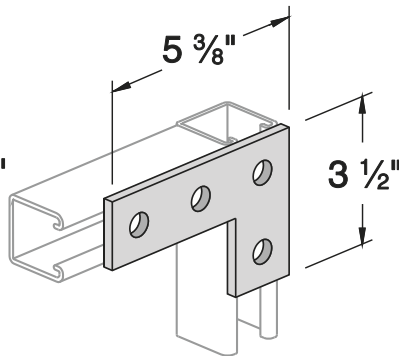

PS719

Grafton Service Center
262.377.5533 | Fax 262.377.5470

Menomonee Falls Service Center
262.255.7802 | Fax 262.255.7803

Milwaukee Service Center
414.274.6520 | Fax 414.274.6522

Oak Creek Service Center
414.764.4343 | Fax 414.764.3742

Brookfield Service Center
262.790.8400 | Fax 262.790.5555
www.hein.com

Oconomowoc Service Center
262.560.0100 | Fax 262.567.1296

Pewaukee Service Center
262.544.1350 | Fax 262.544.1364

Waukesha Service Center
262.549.4346 | Fax 262.549.0254

West Bend Service Center
262.338.5900 | Fax 262.338.5902